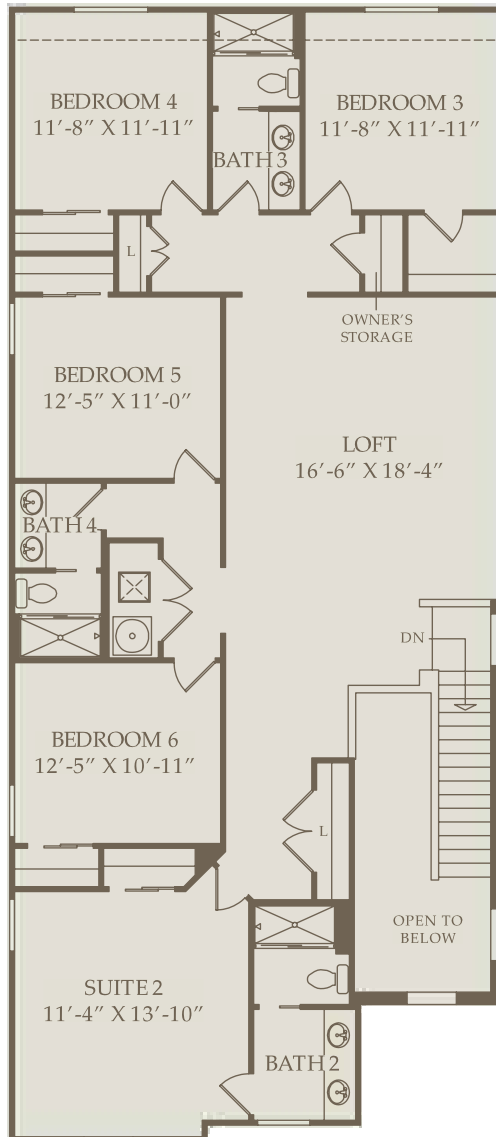

WINDSOR ISLAND RESORT  
Hwy 27 and Sand Mine Rd, Kissimmee, FL 34747  
(407) 326-0025

Hideaway Floor Plan  
6 Bedrooms • 4.5 Bathrooms • 2 Car Garage

## Exterior 3

For this application, the company does not warrant or assume any legal liability or responsibility for the accuracy, completeness, or usefulness of any information, apparatus, product, or process disclosed. Base floor plan subject to change based on elevation selected.

Hideaway Floor Plan  
 6 Bedrooms \* 4.5 Bathrooms \* 2 Car Garage

Floor 1

**PHOTO & OPTIONS LEGEND**

- View Photo Gallery
- View Options

For this application, the company does not warrant or assume any legal liability or responsibility for the accuracy, completeness, or usefulness of any information, apparatus, product, or process disclosed. Base floor plan subject to change based on elevation selected.

### Floor 2

**PHOTO & OPTIONS LEGEND**

- View Photo Gallery
- View Options

For this application, the company does not warrant or assume any legal liability or responsibility for the accuracy, completeness, or usefulness of any information, apparatus, product, or process disclosed. Base floor plan subject to change based on elevation selected.